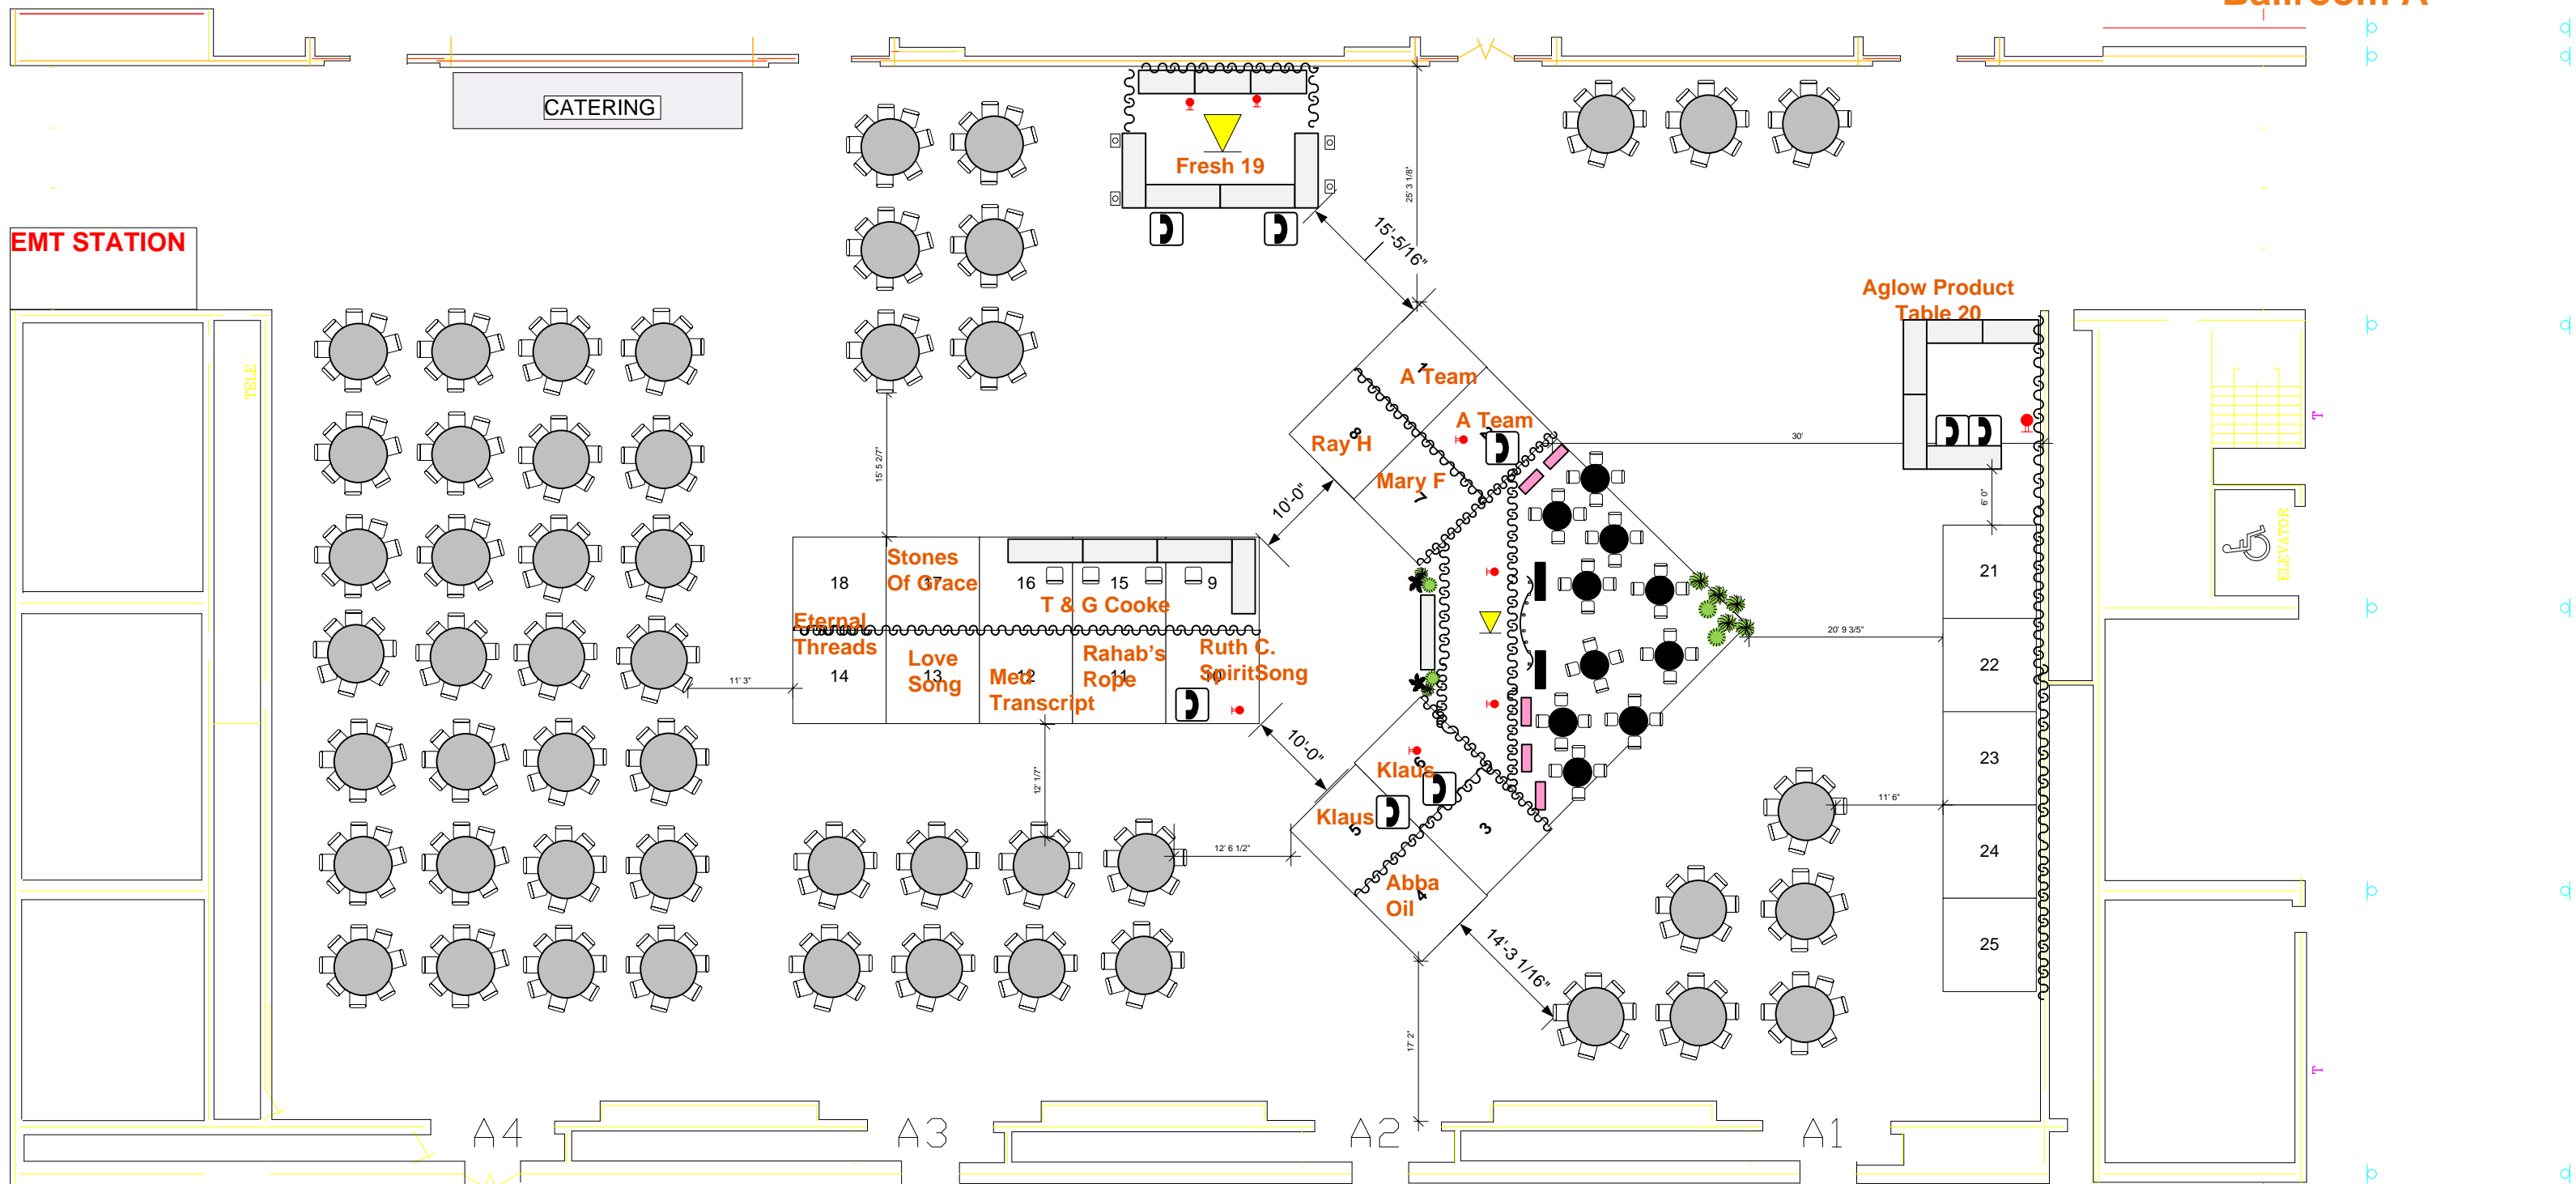

## Marketplace

### Ballroom A

2010 National Conference  
San Jose, CA

Event Dates: Tue 09/28 thru Sun 10/03  
 Event Times: 24 Hours  
 POST EVENT WITH FACILITY MEDIA  
 Drawing: Leesha Hazel Date: 08/29/10